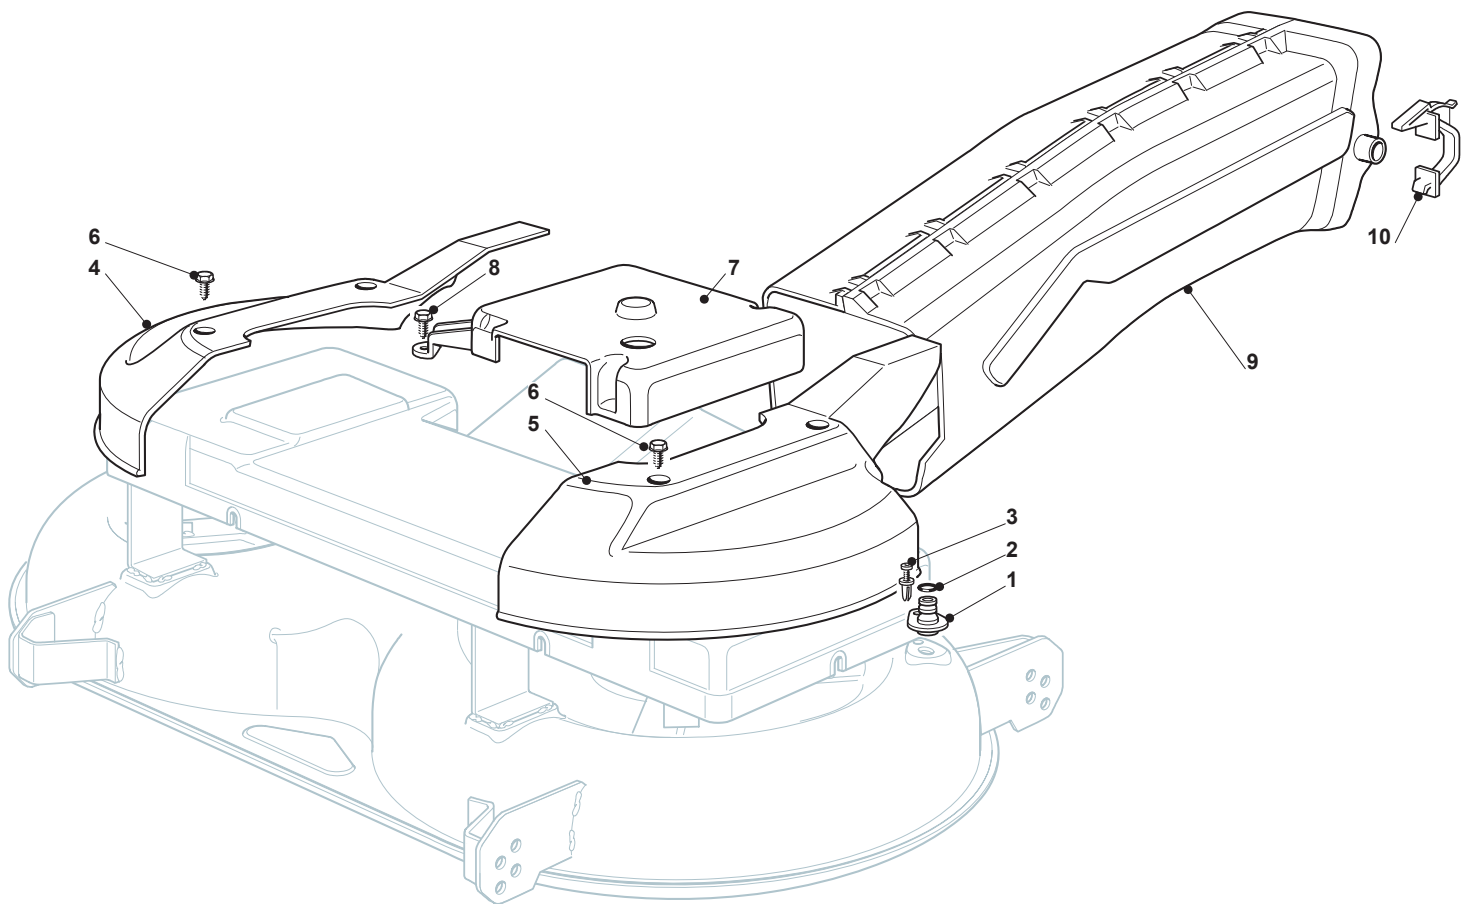

ESTATE ROYAL

ESTATE ROYAL

Pos. Fig.	Antal Quantity	Art No Part No	Benämning	Description	Anmärkning Notes
1	2	25033060/0	Water Hose Connection	Water Hose Connection	
2	2	19035000/0	O-ring	Or Ring	
3	2	12500030/0	Rivet	Rivet	
4	1	25060104/0	Skydd	Guard Black	
5	1	25060105/0	Skydd	Guard Black	
6	4	12735403/0	Skruv	Screw	
7	1	25600050/0	Skydd	Guard	
8	3	12735403/0	Skruv	Screw	
9	1	382108020/0	Inmatningstratt	Conveyor	
10	2	25774373/0	Fäste	Clamp