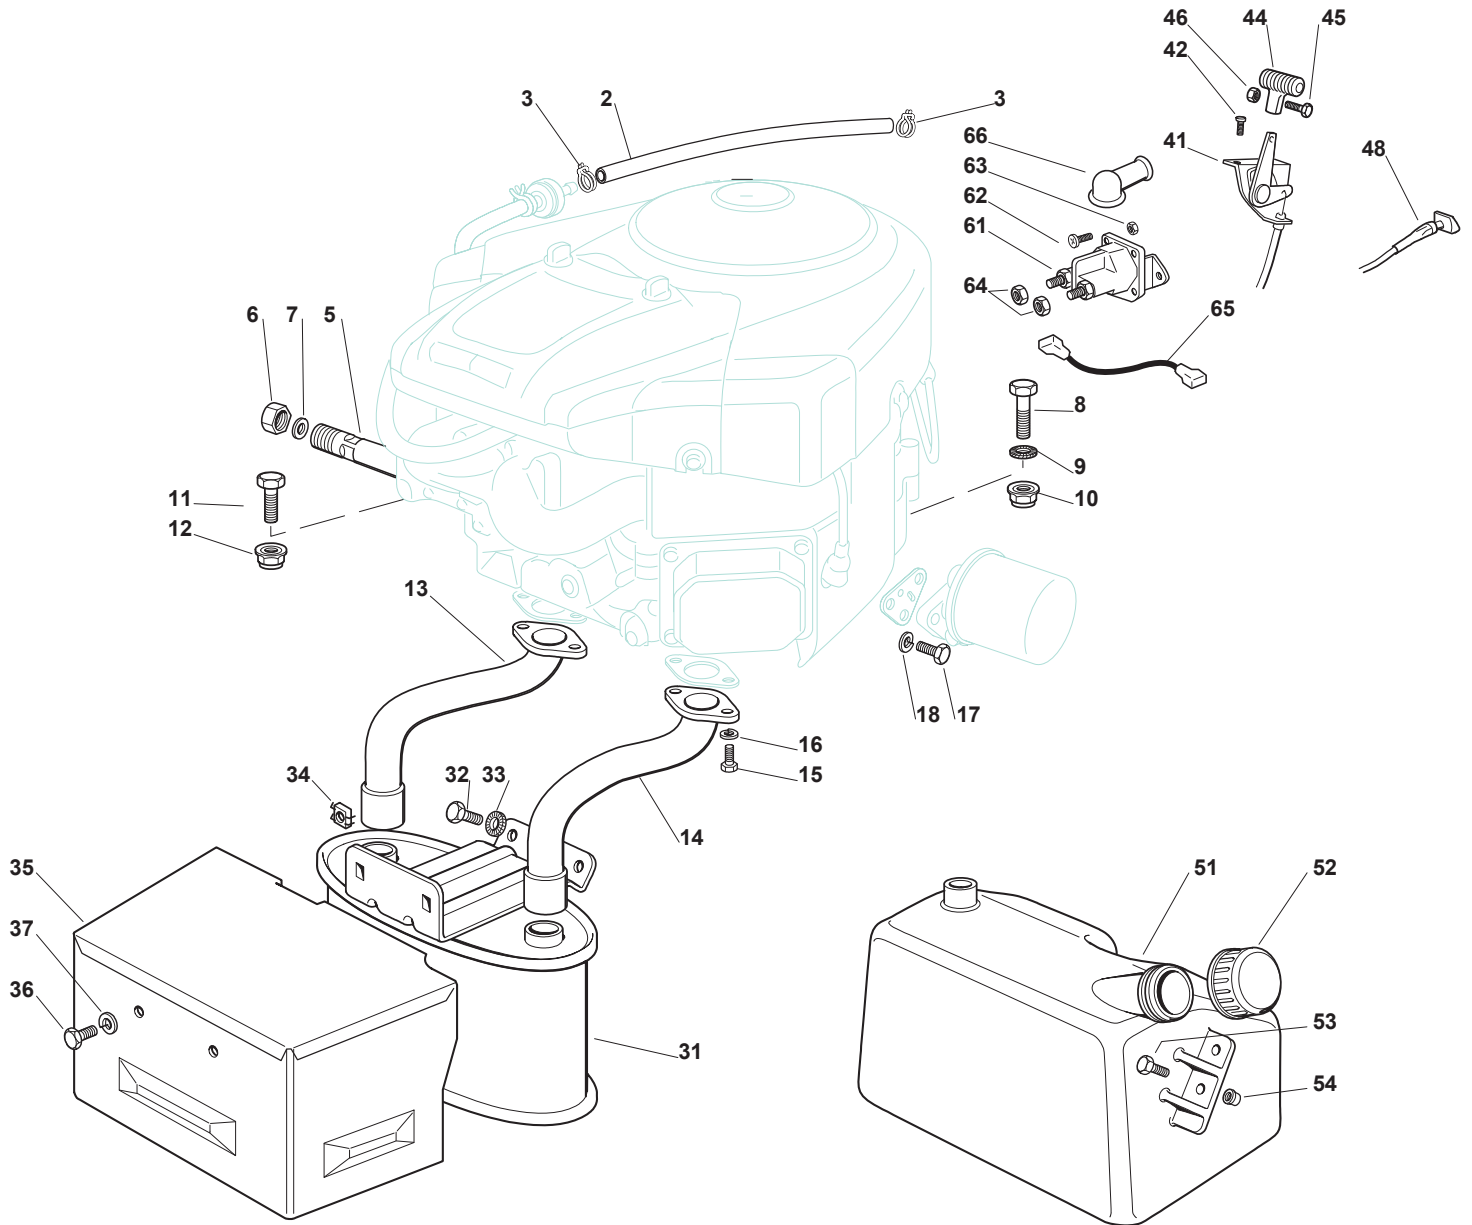

ESTATE ROYAL

ESTATE ROYAL

Pos. Fig.	Antal Quantity	Art No Part No	Benämning	Description	Anmärkning Notes
2	1	25869016/1	Vevstake	Connecting Tube	
3	2	18375051/1	Slangklämma	Fair Led	
5	1	25598050/0	Oil Discharge Extension	Oil Discharge Extension	
6	1	18737849/0	Lock	Oil Cap	
7	1	18401001/1	Tätningarring	Oil Seal	
8	1	12691115/0	Skruv	Left Screw	
9	1	12540260/0	Bricka	Washer	
10	1	12154210/0	Mutter	Nut	
11	3	12691100/0	Skruv	Left Screw	
12	3	12154210/0	Mutter	Nut	
13	1	18738214/0	Avgasrör	Exhaust Right Tube	
14	1	18738215/0	Avgasrör	Exhaust Left Tube	
15	4	12735530/0	Skruv	Screw	
16	4	12583500/0	Bricka	Grower	
17	3	12791400/0	Skruv	Screw	
18	3	12582100/0	Bricka	Washer	
31	1	82750003/0	Ljuddämpare	Muffler	
32	2	12793102/0	Skruv	Screw	
33	2	12540260/0	Bricka	Washer	
34	2	12360425/0	Mutter	Nut	
35	1	82598005/2	Skydd	Guard	
36	2	12792611/0	Skruv	Screw	
37	2	12583500/0	Bricka	Grower	
41	1	82000211/1	Gasreglage	Accelerator	
42	2	125943012/0	Skruv	Screw	
44	1	25394501/0	Knopp	Knob	
45	1	12726388/0	Stift	Screw	
46	1	12290800/0	Mutter	Nut	
52	1	25795000/1	Lock	Cap	
53	2	12788910/0	Skruv	Screw	
54	2	12500092/0	Rivet	Rivet