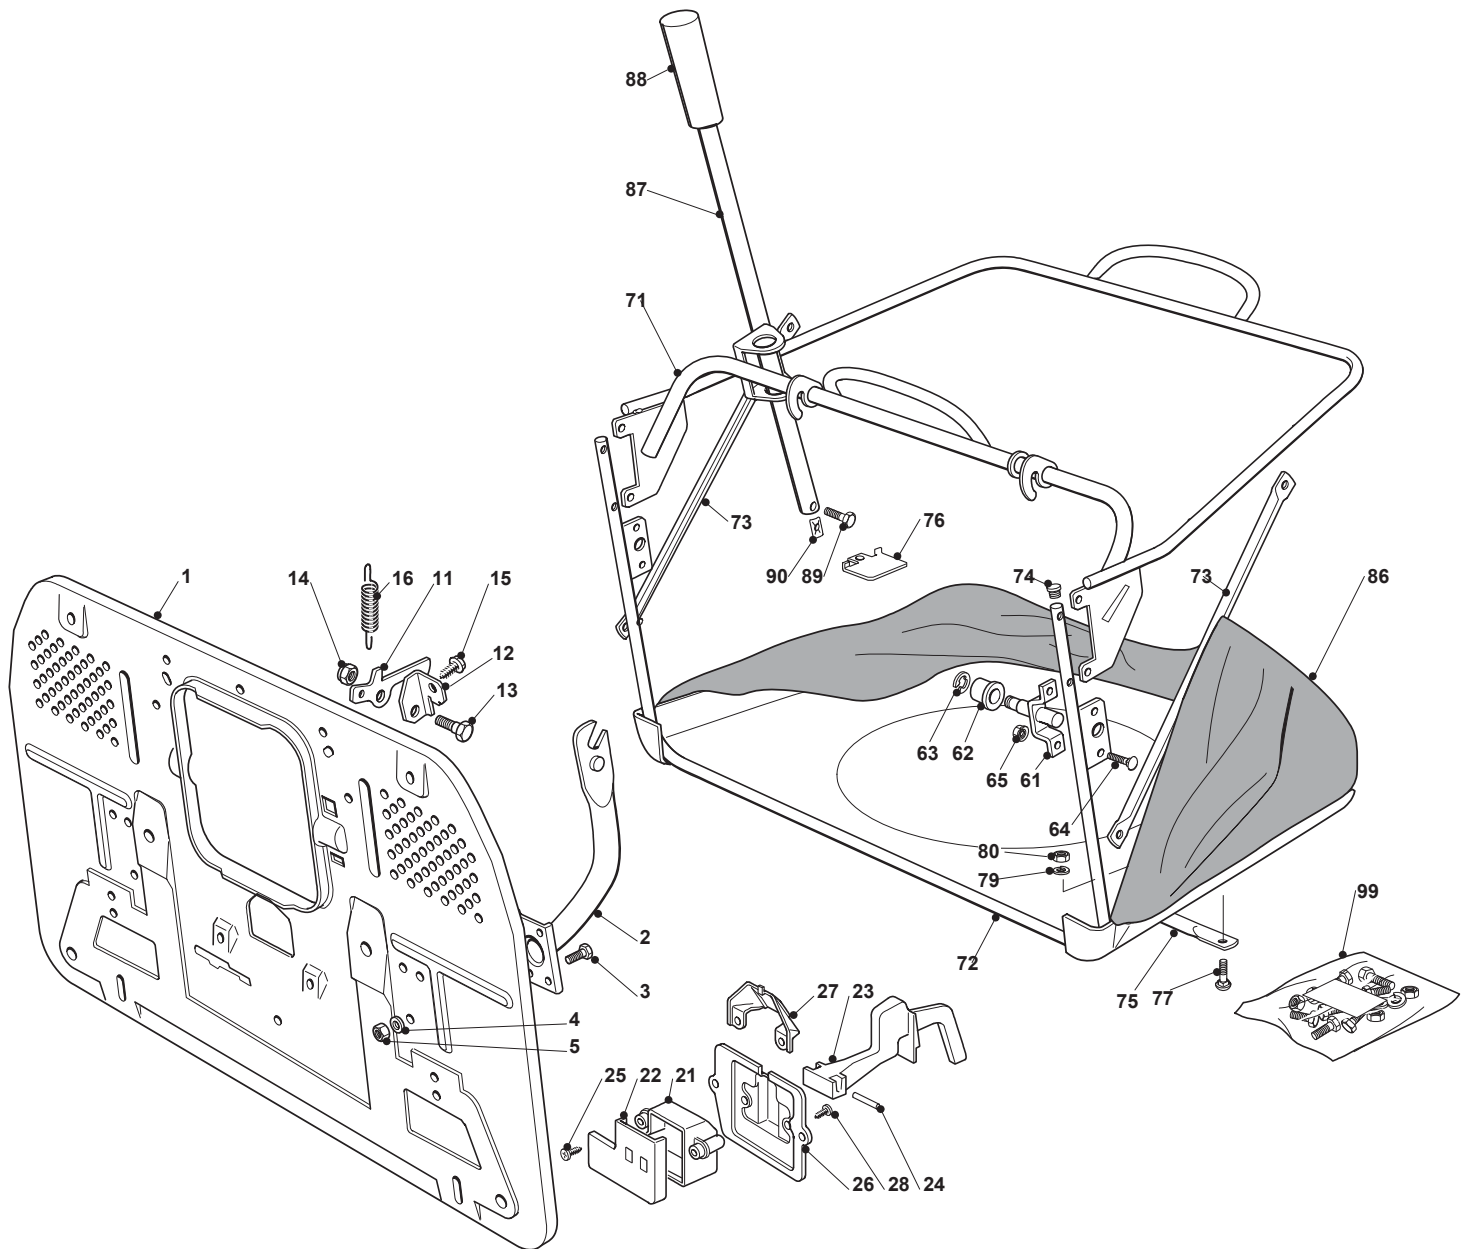

ESTATE ROYAL

Pos. Fig.	Antal Quantity	Art No Part No	Benämning	Description	Anmärkning Notes
1	1	382547051/0	Tavla	Plate	
2	2	82774225/1	Stöd	Support	
3	6	12793102/0	Skruv	Screw	
4	6	12523060/0	Bricka	Washer	
5	6	12293201/0	Mutter	Nut	
11	1	325774417/0	Fäste	Clamp	
12	1	25755031/0	Fästvinkel	Bracket	
13	1	25510080/0	Stift	Pin	
14	1	12292102/0	Mutter	Nut	
15	1	12735122/0	Skruv	Screw	
16	1	27430579/0	Fjäder	Spring	
21	1	25600041/0	Skydd	Micro Protection	
22	1	25600042/0	Överbelastningsskydd	Protection Cover	
23	1	25318124/0	Arm	Lever	
24	1	12400030/0	Stift	Pin	
25	1	12728510/0	Skruv	Screw	
26	1	25785272/0	Knivskydd	Micro Protection	
27	1	25600048/0	Överbelastningsskydd	Protection Cover	
28	2	12728450/0	Skruv	Screw	
71	1	382800123/1	Chassi	Upper Frame	
72	1	382800089/1	Front Frame	Front Frame	
73	2	325650117/0	Trådbygel	Stiffening	
74	2	18566111/0		Cap	
75	1	82650043/0	Trådbygel	Lower Stiffening	
76	1	25547131/0	Trombocyt	Plate	
77	6	12815210/0	Skruv	Screw	
79	2	12521330/0	Bricka	Washer	
80	2	12154510/0	Mutter	Nut	
86	1	182105948/0	Uppsamlare	Grasscatcher	
87	1	25869029/1	Rör	Rod	
88	1	25394508/0	Handtag	Handle	
89	1	12788800/0	Skruv	Screw	
90	1	112157000/0	Mutter	Nut	
99	1	382180110/0		Screws Outfit