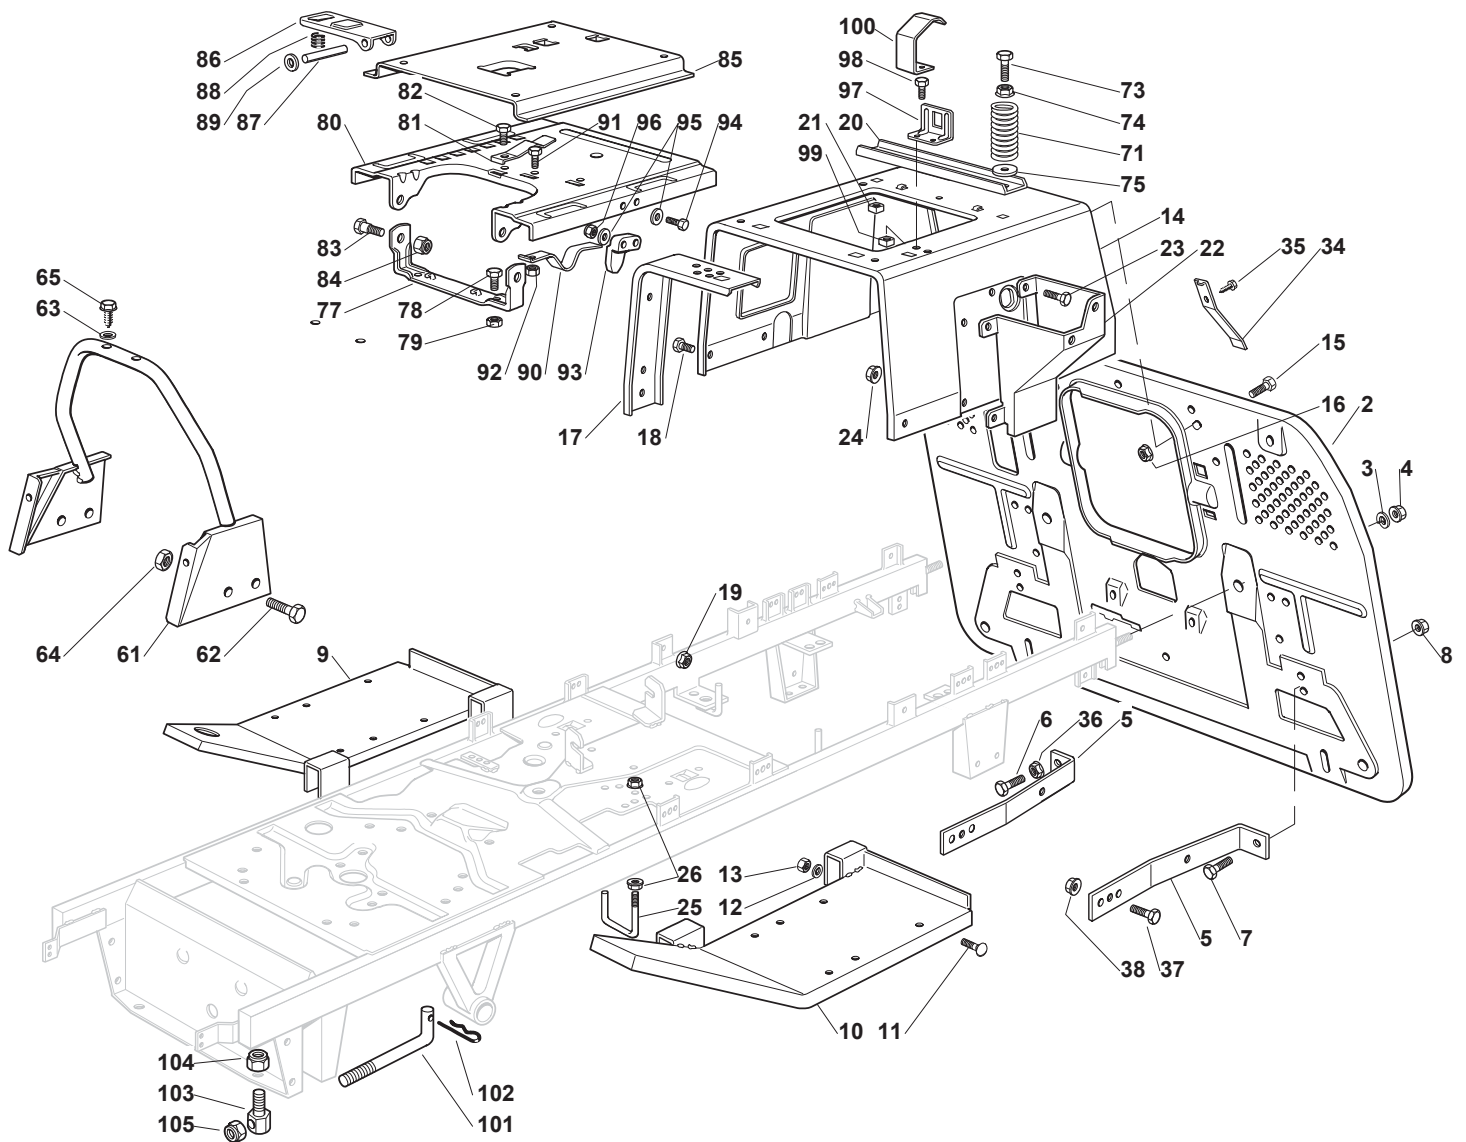

ESTATE ROYAL

Pos. Fig.	Antal Quantity	Art No Part No	Benämning	Description	Anmärkning Notes
3	2	12585100/0	Grower	Grower	
4	2	12295200/0	Mutter	Nut	
5	2	25774273/1	Reduktion	Stiffening	
6	1	12691100/0	Skruv	Left Screw	
7	3	12793102/0	Skruv	Screw	
8	4	12293201/0	Mutter	Nut	
9	1	382510041/2	Fotsteg-hö Stöd	Right Footboard Support	
10	1	382510043/2	Fotsteg-Vä Stöd	Left Footboard Support	
11	4	12815245/0	Skruv	Screw	
12	4	12523040/0	Bricka	Washer	
13	4	12154510/0	Mutter	Nut	
14	1	325785133/4	Seat Support	Seat Support	
15	5	12791011/0	Skruv	Screw	
16	5	12292102/0	Mutter	Nut	
17	2	25650065/0	Reduktion	Stiffening	
18	6	12791011/0	Skruv	Screw	
19	6	12292102/0	Mutter	Nut	
20	1	25650067/0	Reduktion	Stiffening	
21	2	12360420/0	Mutter	Nut	
22	1	325785137/1	Stöd	Support	
23	4	12791011/0	Skruv	Screw	
24	4	12292102/0	Mutter	Nut	
25	1	25580019/0	Remstyrning	Belt Guide (Hydro)	
26	2	12292102/0	Mutter	Nut	
34	1	25430238/0	Fjäder	Spring	
35	1	12731580/0	Skruv	Screw	
36	1	12293200/0	Mutter	Nut	
37	2	12793102/0	Skruv	Screw	
38	2	12293201/0	Mutter	Nut	
61	1	382650045/0	Chassi	Chassis	
62	4	12792611/0	Skruv	Screw	
63	2	12521330/0	Bricka	Washer	
64	4	12292102/0	Mutter	Nut	
65	2	12731350/0	Skruv	Screw	
71	2	125430257/1	Fjäder	Spring	
73	2	25943001/0	Skruv	Screw	
74	2	12293201/0	Mutter	Nut	
75	2	12523070/0	Bricka	Washer	
77	1	82774207/0	Seat Clamp Support	Seat Clamp Support	
78	2	12792611/0	Skruv	Screw	
79	2	12293201/0	Mutter	Nut	
80	1	25785149/2	Lufffilterhus	Fixed Seat Supp.	
81	1	25430203/0	Fjäder	Spring	
82	1	12731580/0	Skruv	Screw	
83	2	22524970/2	Stift	Pin	
84	2	12155010/0	Mutter	Nut	
85	1	325785147/1	Seat Support	Seat Support	
86	1	325318109/1	Spak	Stop Lever	
87	1	25510000/0	Stift	Pin	
88	1	125430202/1	Fjäder	Spring	
89	2	12604897/0	Bricka	Washer	
90	1	25430223/2	Fjäder	Spring	
91	1	12789000/0	Skruv	Screw	
92	1	12154330/0	Mutter	Nut	
93	1	25060033/0	Fäste	Cam	
94	2	12815050/0	Skruv	Screw	
95	4	12521320/0	Bricka	Washer	
96	2	12154330/0	Mutter	Nut	
97	1	25755025/1	Fästvinkel	Bracket	
98	2	12735110/0	Skruv	Screw	
99	2	12437502/0	Trombocyt	Plate	
100	1	25430255/0	Fjäder	Spring	
101	2	125510119/0	Stång	Tie Rod	
102	2	24487997/0	Bricka	Washer	
103	2	25510040/1	Stift	Pin	
104	2	12155000/0	Mutter	Nut