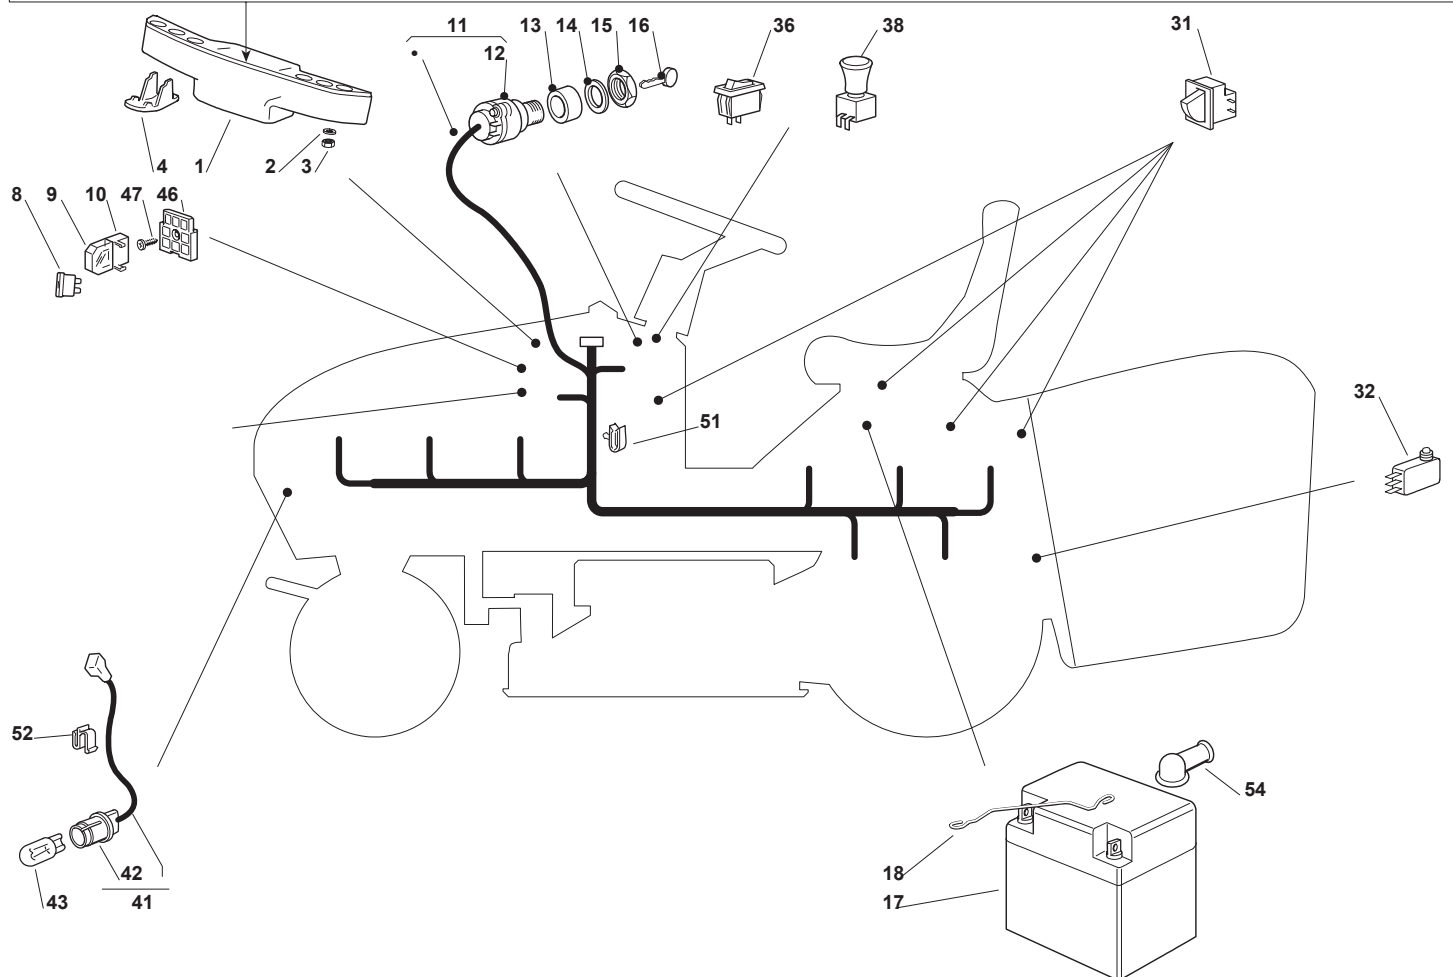

ESTATE ROYAL

Pos. Fig.	Antal Quantity	Art No Part No	Benämning	Description	Anmärkning Notes
1	1	382722421/2	Cards + Guards (B)	Cards + Guards (B)	
2	2	12521320/0	Bricka	Washer	
3	2	12154330/0	Mutter	Nut	
4	1	25031501/0	Deflektor	Deflector	
8	1	33340036/0	Säkring	Fuse 25 A	
8	1	33340040/0	Säkring	Fuse 10A	
9	2	33215000/0	Kåpa	Cover	
10	2	33500007/0	Säkring	Fuse Carrier	
11	1	182040147/0	Kabel	Cables Ass.Y	
12	1	18450072/0	Brytare	Starting Switch	
13	1	18550136/0	Distans	Spacer	
14	1	18550135/0	Bricka	Washer	
15	1	18400862/0	Ringmutter	Ringnut	
16	1	18210022/0	Starting Key	Starting Key	
17	1	18120002/1	Batteri	Battery	
18	1	25430230/0	Fjäder	Spring	
31	3	119410615/0	Brytare	Micro	
32	1	19410605/1	Brytare	Full Grasscat. Microsw.	
36	1	18450060/1	Farilamp Switch	Farilamp Switch	
38	1	18450068/0	Kopplingshus	Clutch Switch	
41	1	82040073/0	Kabel	Cable	
42	2	33500030/0	Lamp Holder	Lamp Holder	
43	2	18459100/0	Farilamp For Lights	Farilamp For Lights	
44	1	12361005/0	Mutter	Nut	
46	1	133500010/1	Trombocyt	Plate	
47	1	12735170/0	Skruv	Screw	
51	5	33320506/0	Kabelhållare	Fairled	
52	1	33320504/0	Kabelhållare	Fairled	
54	1	18564864/1	Tätningshylsa	Protection